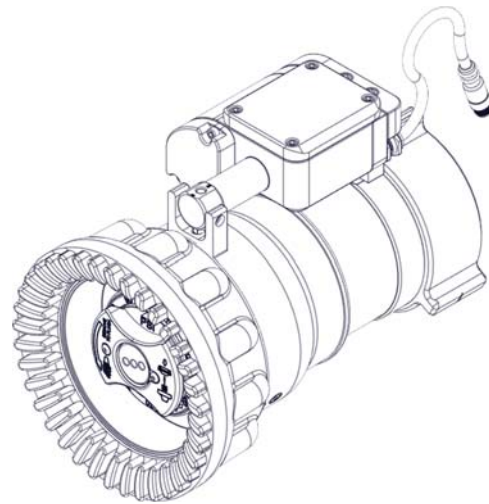

## New Electric Remote Controlled Nozzle Actuator

*A Design Change Has Been Made To The Electric Remote Controlled Nozzle Actuator.  
No change to nozzle model numbers.*

**Previous**

**Current**

FEATURES	BENEFITS
Retrofit	Mount to current and previously designed nozzles
Improved Accuracy	Increased nozzle movement precision More precise mounting
Improved Power & Durability	Increased output force Permanently lubricated and maintenance free
Streamlined Design	Reduces overall clearance