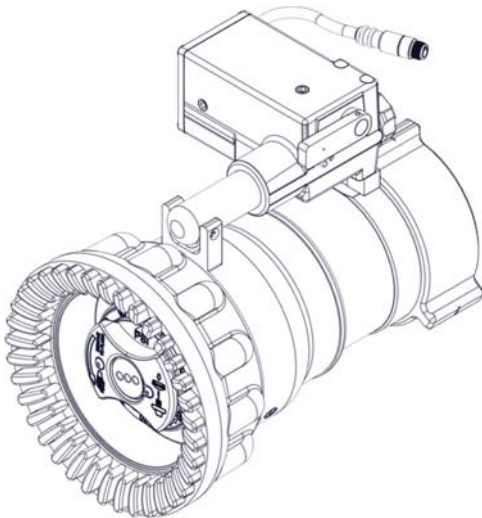

## New Electric Remote Controlled Nozzle Actuator

*A Design Change Has Been Made To The Electric Remote Controlled Nozzle Actuator.  
No change to nozzle model numbers.*

**Previous**

**Current**

FEATURES	BENEFITS
Retrofit	Mount to current and previously designed nozzles
Improved Accuracy	Increased nozzle movement precision More precise mounting
Improved Power & Durability	Increased output force Permanently lubricated and maintenance free
Streamlined Design	Reduces overall clearance