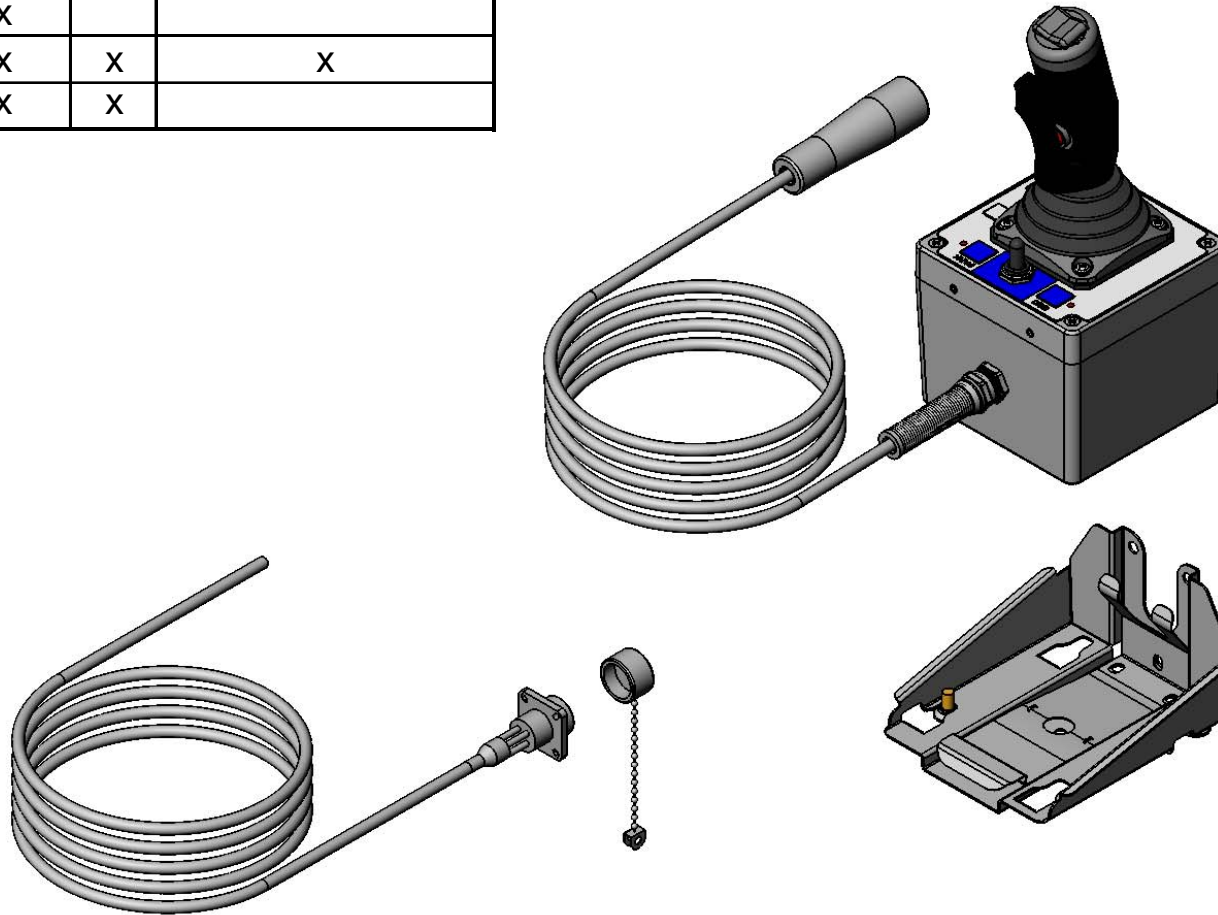

	BRACKET	PLUG	RECEPTACLE SUBASSY
Y4E-JS	X		
Y4E-JS-51	X	X	X
Y4E-JS-52	X	X	

DIMENSIONS IN INCHES [mm]			
PRINT APPROVED		PRINT CHNG ENG	
3/12/12	TLH	3/12/12	SJF
SCALE: 1:4		REV	DATE
		5	3/12/12
		INIT	
		SJF	
PRINT DRAWN			
		1/16/08	JRF
DESIGN ENGINEER			
Jim Franz			

EXTRA DESCR: NO PLUG NO RECEPTACLE