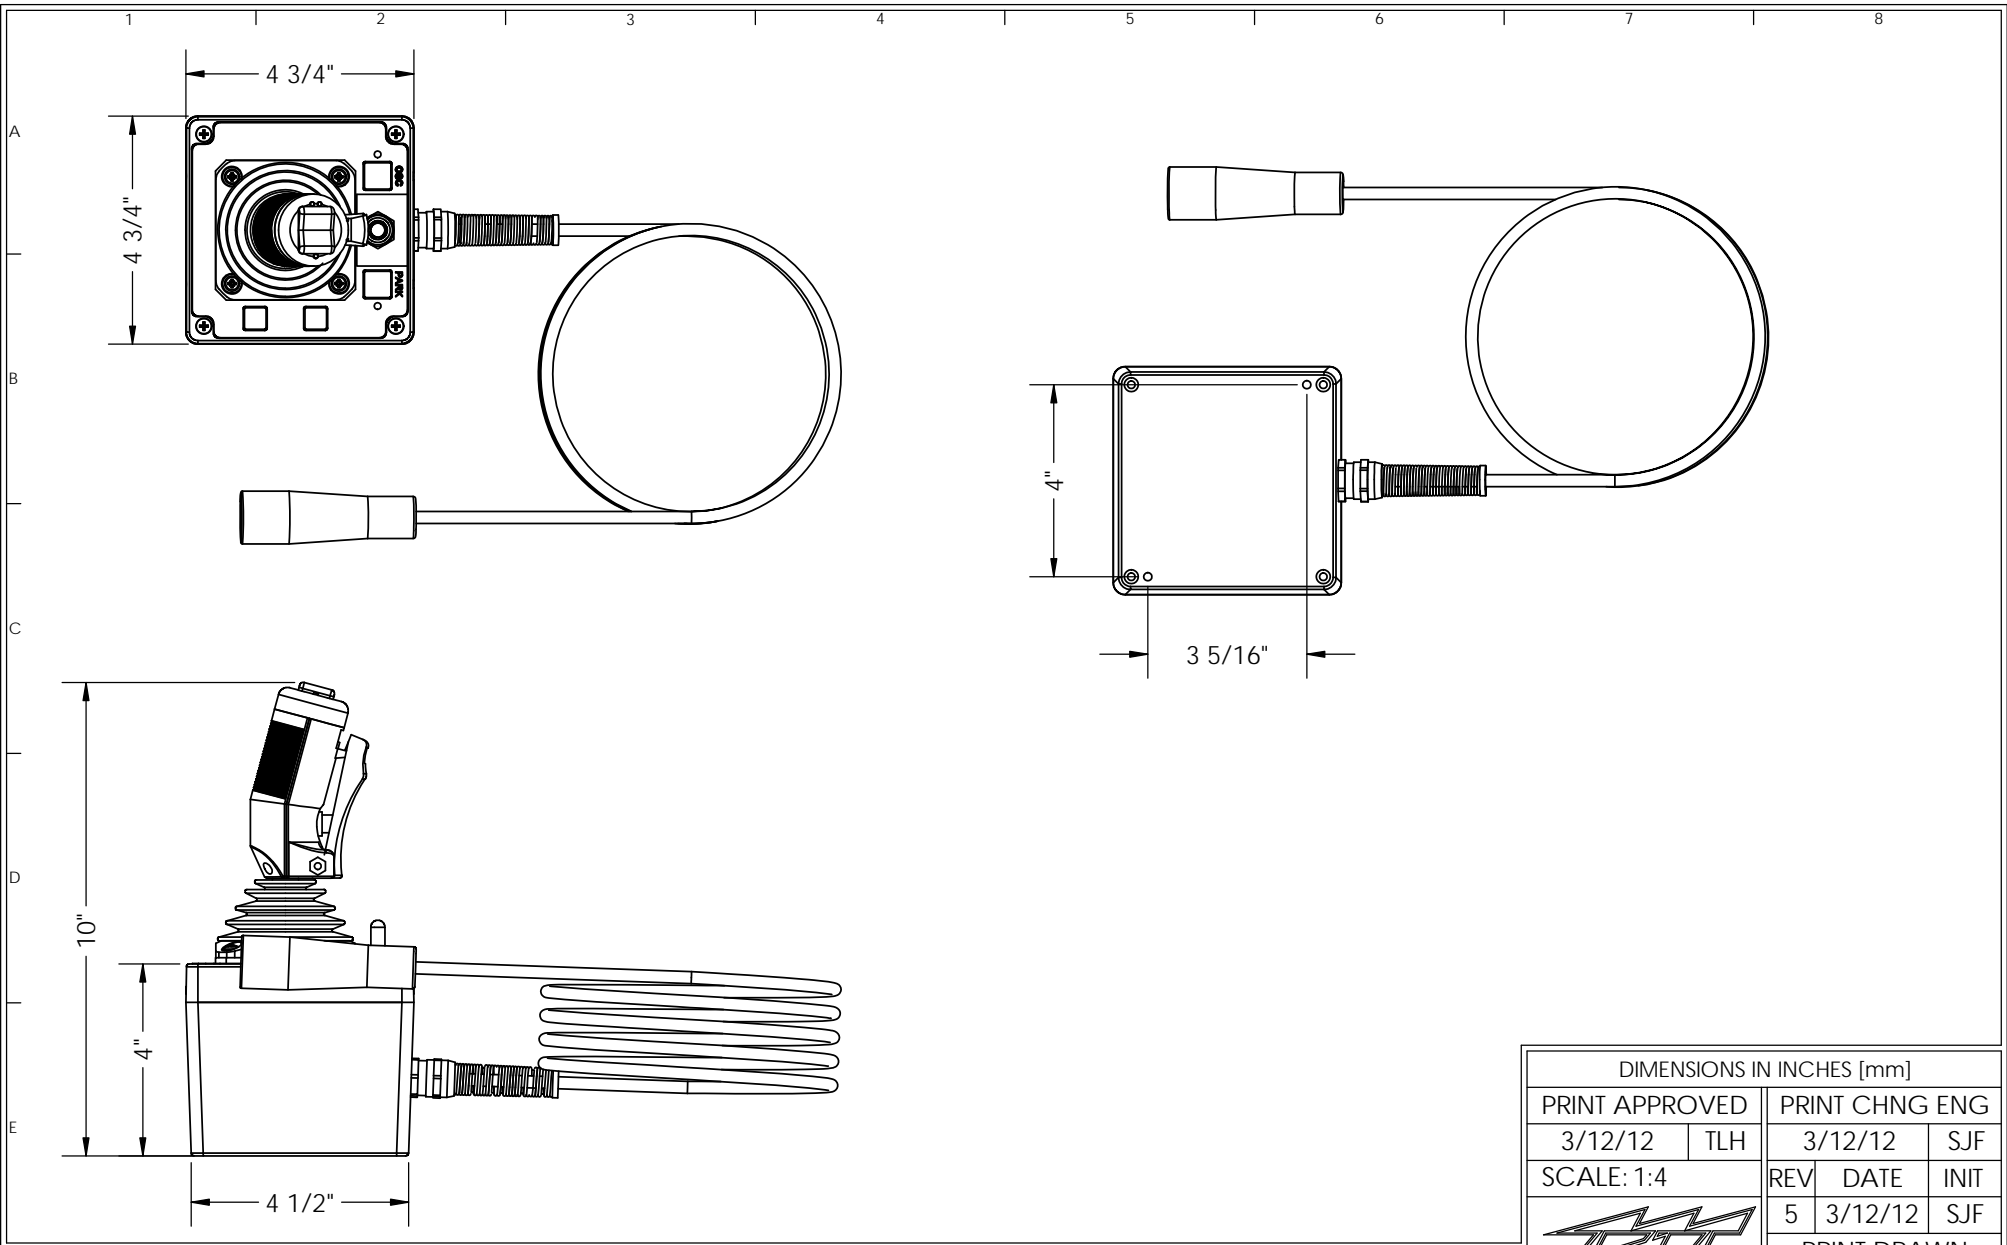

	BRACKET	PLUG	RECEPTACLE SUBASSY
Y4E-JS	X		
Y4E-JS-51	X	X	X
Y4E-JS-52	X	X	

DIMENSIONS IN INCHES [mm]			
PRINT APPROVED		PRINT CHNG ENG	
3/12/12	TLH	3/12/12	SJF
SCALE: 1:4		REV	DATE
		5	3/12/12
		INIT	
		SJF	
PRINT DRAWN			
		1/16/08	JRF
DESIGN ENGINEER			
Jim Franz			

EXTRA DESCR: NO PLUG NO RECEPTACLE

DIMENSIONS IN INCHES [mm]			
PRINT APPROVED		PRINT CHNG ENG	
3/12/12	TLH	3/12/12	SJF
SCALE: 1:4		REV	DATE
		5	3/12/12
		INIT	
		SJF	
PRINT DRAWN			
		1/16/08	JRF
DESIGN ENGINEER			
Jim Franz			