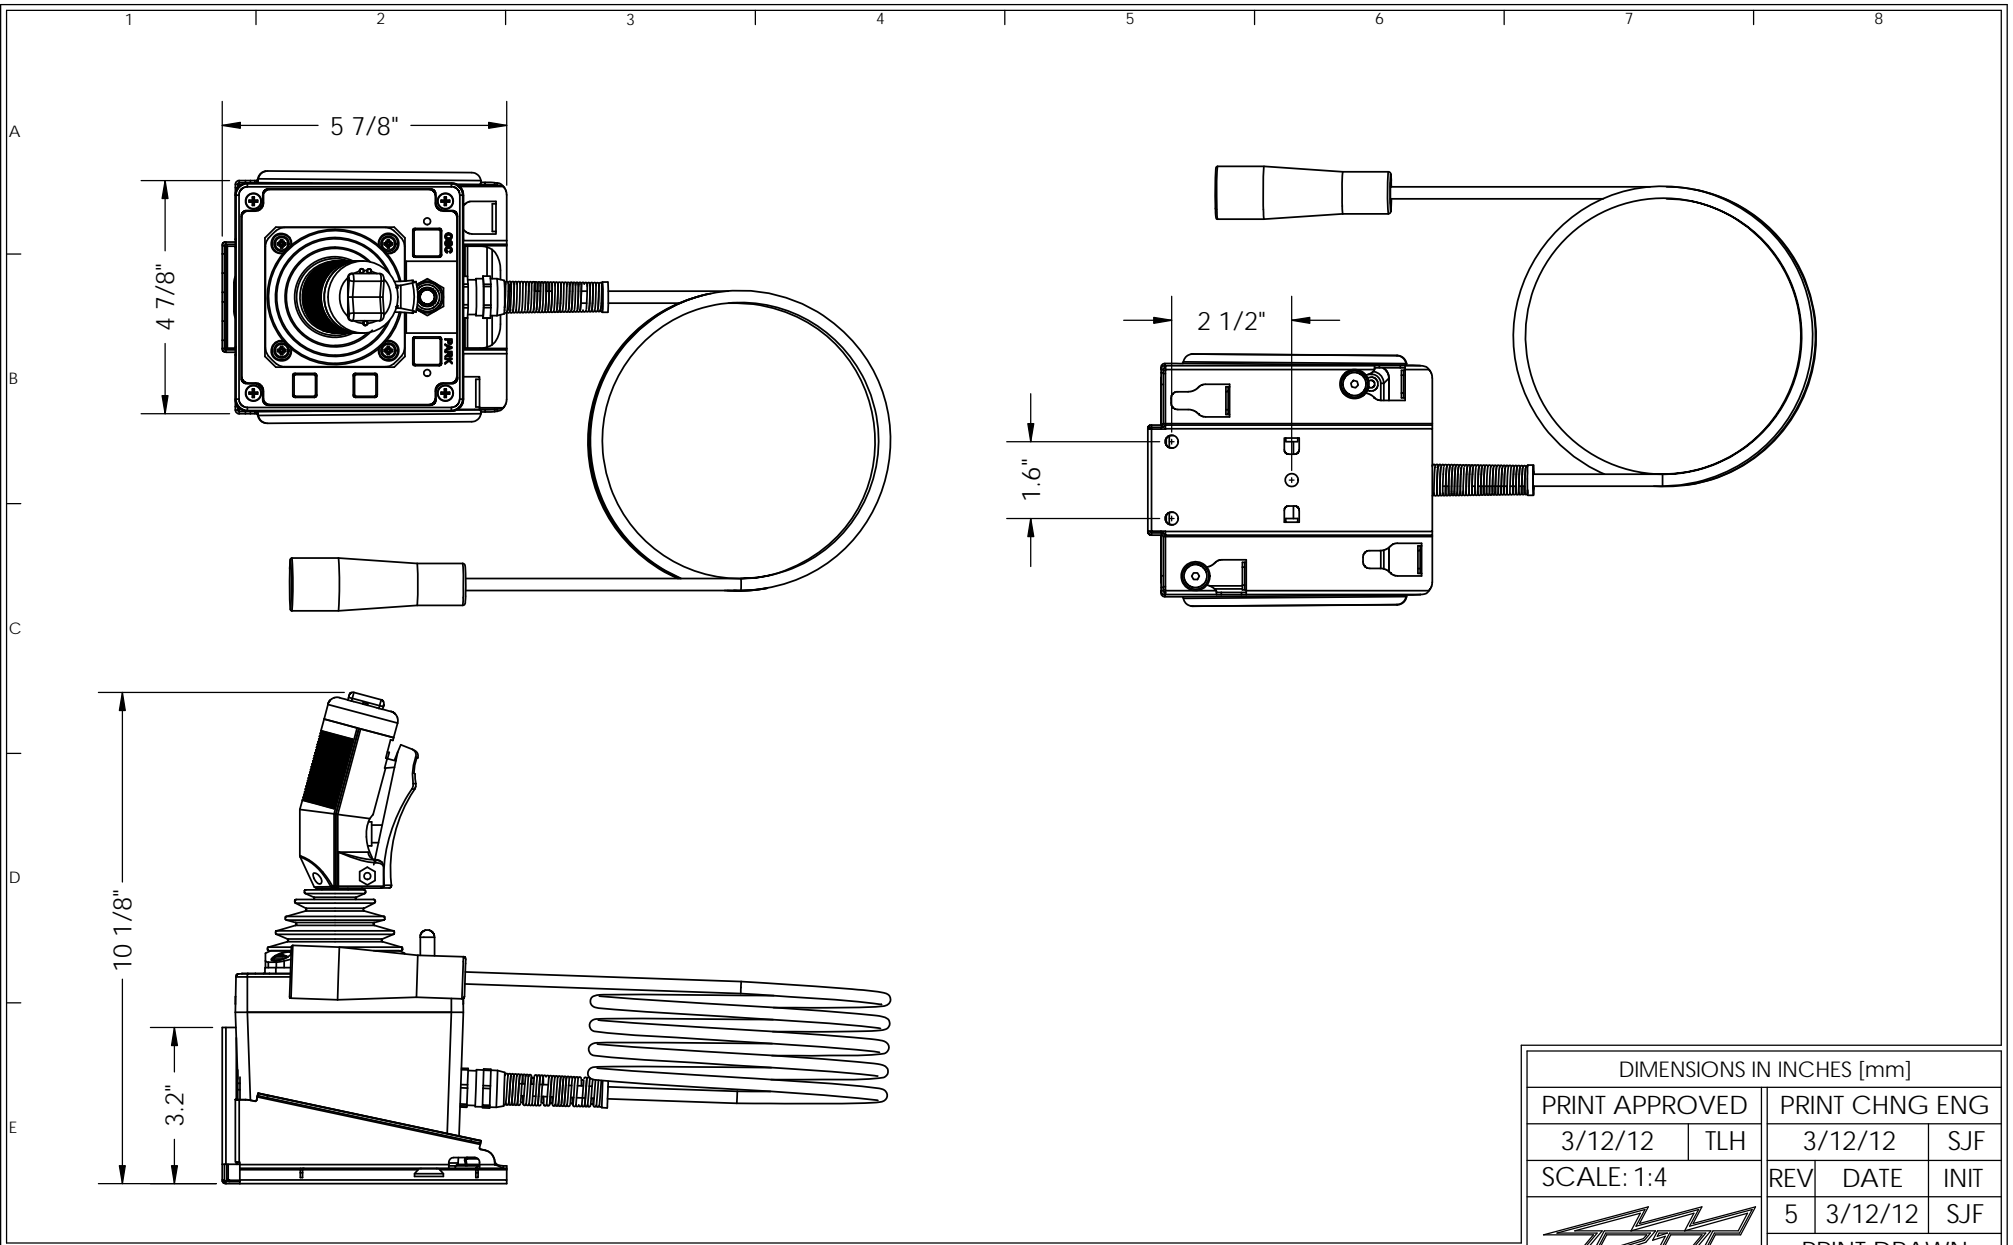

DIMENSIONS IN INCHES [mm]			
PRINT APPROVED		PRINT CHNG ENG	
3/12/12	TLH	3/12/12	SJF
SCALE: 1:4		REV	DATE
		5	3/12/12
		INIT	
		SJF	
PRINT DRAWN			
		1/16/08	JRF
DESIGN ENGINEER			
Jim Franz			

TASK FORCE TIPS, INC.
2351 INDUSTRIAL DRIVE
VALPARAISO, IN 46383
(219)462-6161

ITEM: Y4E-JS-52	SHEET 3 of 3	DESCR: JOYSTICK OPERATOR STATION
ITEM: Y4E-JS-51	SHEET 3 of 3	DESCR: JOYSTICK OPERATOR STATION
ITEM: Y4E-JS	SHEET 3 of 3	DESCR: JOYSTICK OPERATOR STATION

EXTRA DESCR: NO PLUG NO RECEPTACLE