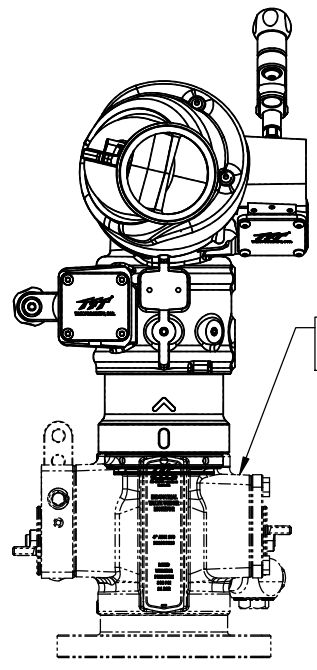

360° CONTINUOUS RANGE OF MOTION

1/12 SCALE

* COMPATIBLE VALVE MODELS (SOLD SEPERATELY)	
<b>MODEL:</b>	<b>ZAADX</b>
DESC:	IVUM 4 ALUM 4"ANSI INTRNL_DRN X CODE-RRF
EXTRA DESC:	ALSO FITS DN100 PN16
<b>MODEL:</b>	<b>ZASDX</b>
DESC:	IVUM 4 SS 4"ANSI INTRNL_DRN X CODE-RRF
EXTRA DESC:	ALSO FITS DN100 PN16
<b>MODEL:</b>	<b>ZAAZX</b>
DESC:	IVUM 4 ALUM 4"ANSI EXTRNL_DRN X CODE-RRF
EXTRA DESC:	ALSO FITS DN100 PN16
<b>MODEL:</b>	<b>ZASZX</b>
DESC:	IVUM 4 SS 4"ANSI EXTRNL_DRN X CODE-RRF
EXTRA DESC:	ALSO FITS DN100 PN16

DIMENSIONS IN INCHES [mm]			
PRINT APPROVED		PRINT CHNG ENG	
3/18/13	MJS		
SCALE: 1/8		REV	DATE INIT
 TASK FORCE TIPS, INC. 3701 INNOVATION WAY VALPARAISO, IN 46383 USA (219)462-6161		PRINT DRAWN	
		2/22/13 MAS	
		DESIGN ENGINEER	
		Alex C. Yovanovich	

ITEM: Y4-MX1A-Z

SHEET 1 of 1

DESCR: MONSOON DUAL CRANK TFT CODE-RRM INLET

EXTRA DESCR: 3.5"NH MALE OUTLET -AMER. RED POWDERCOAT