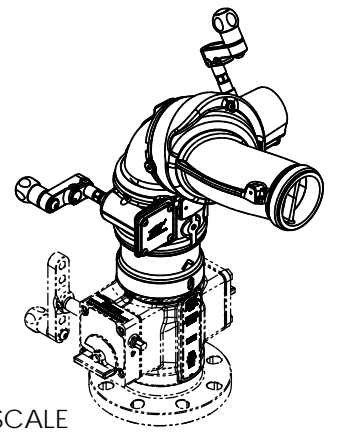

360° CONTINUOUS RANGE OF MOTION

1/12 SCALE

* COMPATIBLE VALVE MODELS (SOLD SEPERATELY)	
<b>MODEL:</b>	<b>ZAADX</b>
DESC:	IVUM 4 ALUM 4"ANSI INTRNL_DRN X CODE-RRF
EXTRA DESC:	ALSO FITS DN100 PN16
<b>MODEL:</b>	<b>ZASDX</b>
DESC:	IVUM 4 SS 4"ANSI INTRNL_DRN X CODE-RRF
EXTRA DESC:	ALSO FITS DN100 PN16
<b>MODEL:</b>	<b>ZAAZX</b>
DESC:	IVUM 4 ALUM 4"ANSI EXTRNL_DRN X CODE-RRF
EXTRA DESC:	ALSO FITS DN100 PN16
<b>MODEL:</b>	<b>ZASZX</b>
DESC:	IVUM 4 SS 4"ANSI EXTRNL_DRN X CODE-RRF
EXTRA DESC:	ALSO FITS DN100 PN16

DIMENSIONS IN INCHES [mm]			
PRINT APPROVED		PRINT CHNG ENG	
3/18/13	MJS		
SCALE: 1/8		REV	DATE INIT
 TASK FORCE TIPS, INC. 3701 INNOVATION WAY VALPARAISO, IN 46383 USA (219)462-6161		PRINT DRAWN	
		2/22/13 MAS	
		DESIGN ENGINEER	
		Alex C. Yovanovich	

ITEM: Y4-MX1A-Z

SHEET 1 of 1

DESCR: MONSOON DUAL CRANK TFT CODE-RRM INLET

EXTRA DESCR: 3.5"NH MALE OUTLET -AMER. RED POWDERCOAT