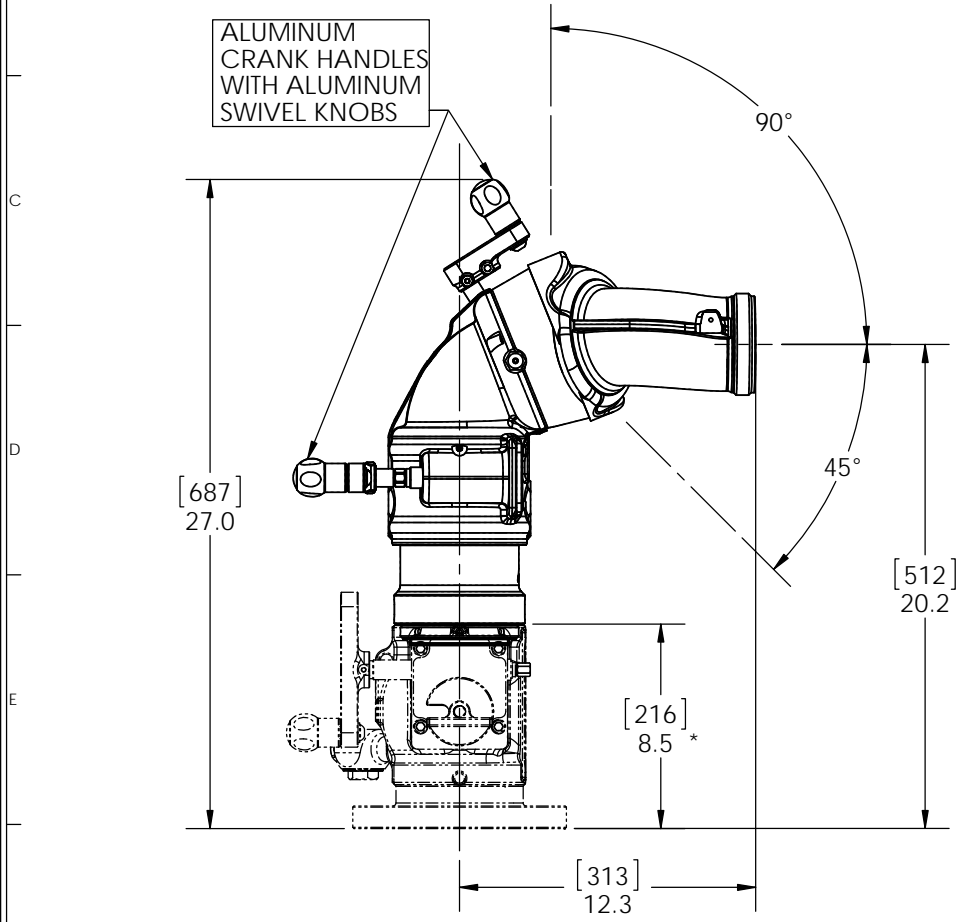

360° CONTINUOUS RANGE OF MOTION

1/12 SCALE

* COMPATIBLE VALVE MODELS (SOLD SEPERATELY)	
<b>MODEL:</b>	<b>ZAADX</b>
DESC:	IVUM 4 ALUM 4"ANSI INTRNL_DRN X CODE-RRF
EXTRA DESC:	ALSO FITS DN100 PN16
<b>MODEL:</b>	<b>ZASDX</b>
DESC:	IVUM 4 SS 4"ANSI INTRNL_DRN X CODE-RRF
EXTRA DESC:	ALSO FITS DN100 PN16
<b>MODEL:</b>	<b>ZAAZX</b>
DESC:	IVUM 4 ALUM 4"ANSI EXTRNL_DRN X CODE-RRF
EXTRA DESC:	ALSO FITS DN100 PN16
<b>MODEL:</b>	<b>ZASZX</b>
DESC:	IVUM 4 SS 4"ANSI EXTRNL_DRN X CODE-RRF
EXTRA DESC:	ALSO FITS DN100 PN16

DIMENSIONS IN INCHES [mm]			
PRINT APPROVED		PRINT CHNG ENG	
3/18/13	MJS		
SCALE: 1/8		REV	DATE INIT
 TASK FORCE TIPS, INC. 3701 INNOVATION WAY VALPARAISO, IN 46383 USA (219)462-6161		PRINT DRAWN	
		2/22/13 MAS	
		DESIGN ENGINEER	
		Alex C. Yovanovich	

ITEM: Y4-MX1A-Z

SHEET 1 of 1

DESCR: MONSOON DUAL CRANK TFT CODE-RRM INLET

EXTRA DESCR: 3.5"NH MALE OUTLET -AMER. RED POWDERCOAT